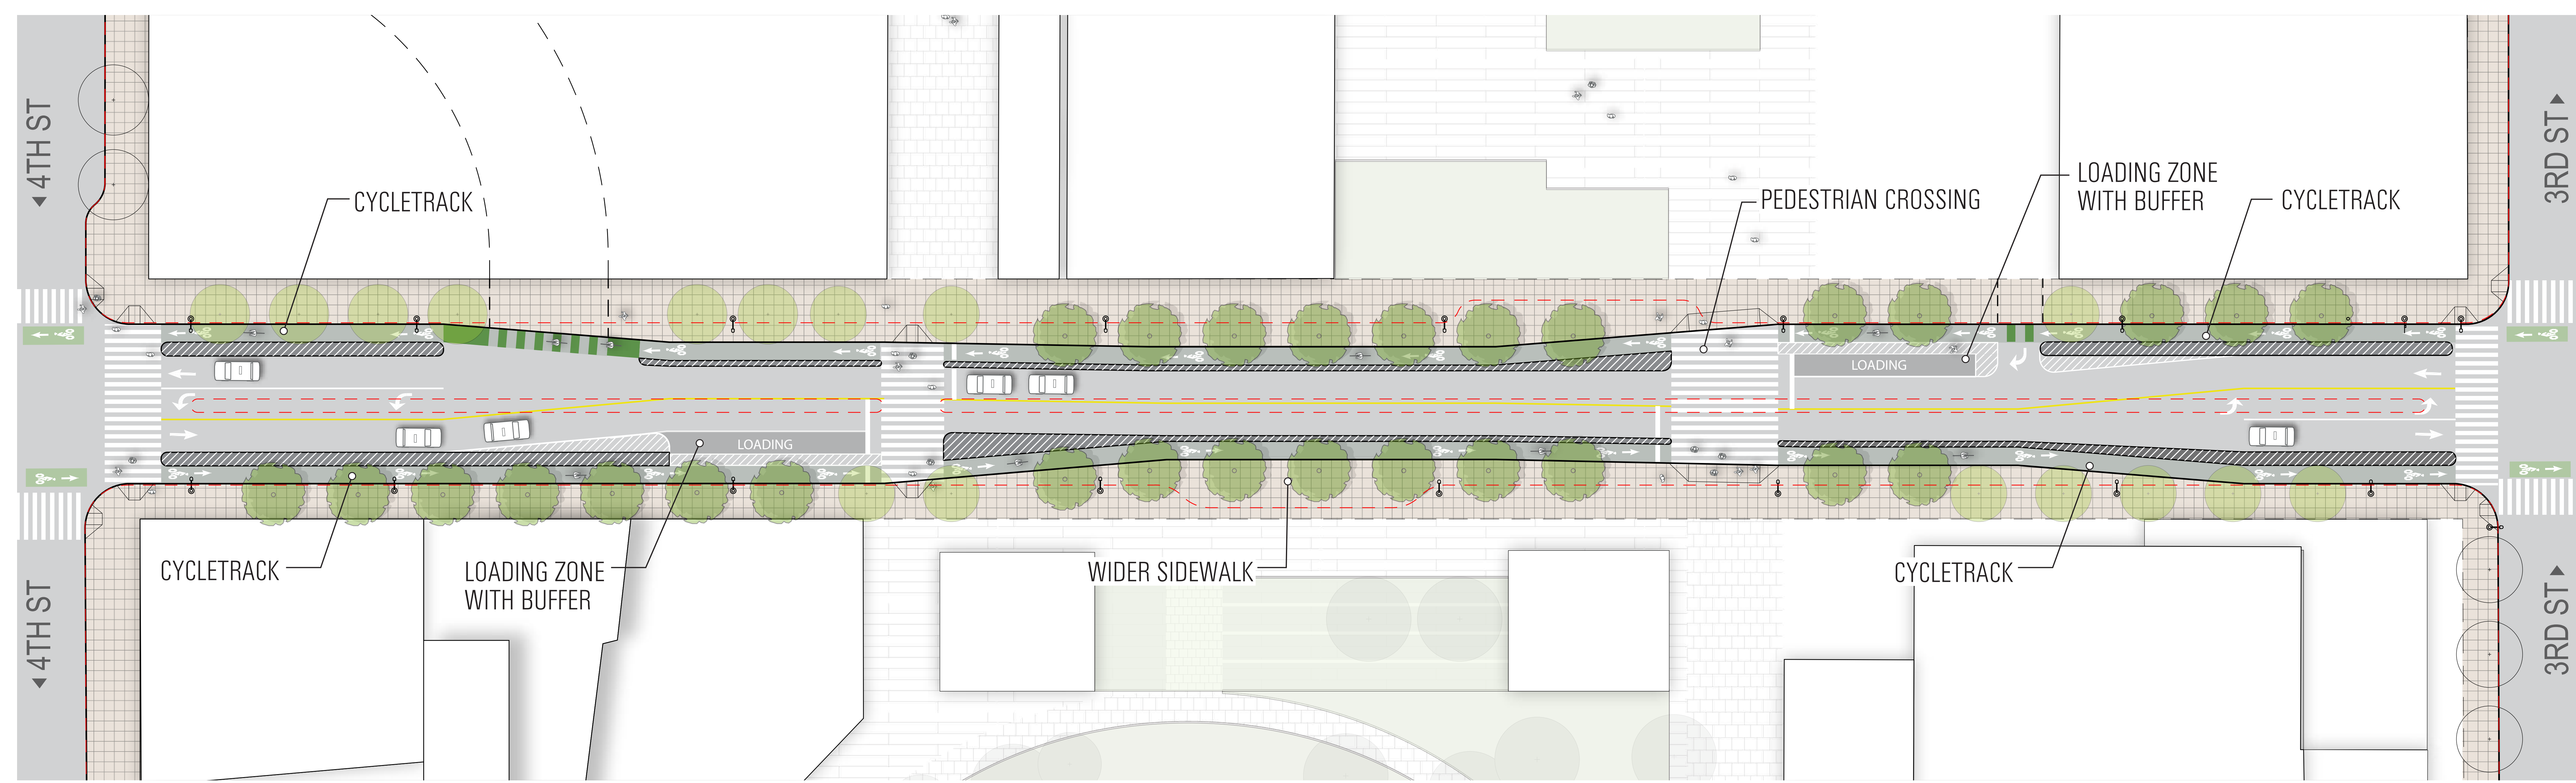

Option 1

MARKET STREET LEGEND

	STREETLIFE ZONE		TRANSIT ONLY LANE		PATH OF GOLD LIGHT
	PEDESTRIAN ZONE		SHARED LANE		PEDESTRIAN LIGHT
	CYCLETRACK		TRANSIT STOPS		EXISTING CURB
					PROPOSED CURB

Option 2

Option 3

MISSION STREET LEGEND

	CYCLETRACK		PROPOSED TREE
	BUFFER		EXISTING TREE
	PAINTED BUFFER		EXISTING CURB
	PARKING		PROPOSED CURB

Mission Street Cycletrack, 3rd to 4th

Mission Street Cycletrack, 5th to 6th